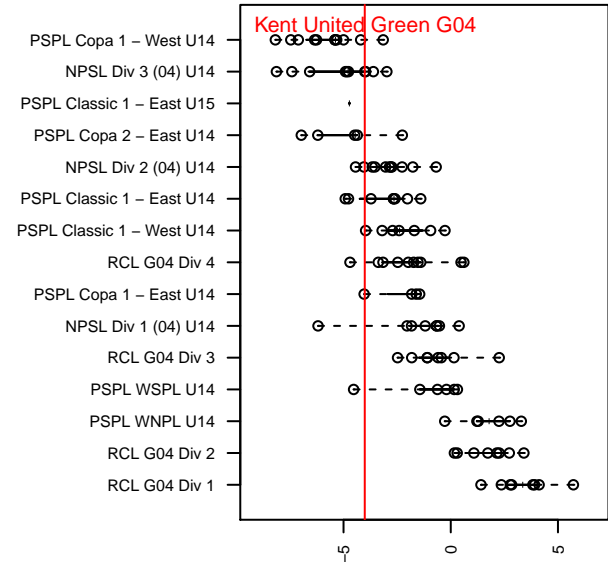

**attack and defense rating
relative to others at age
and all opponents in last 13 months**